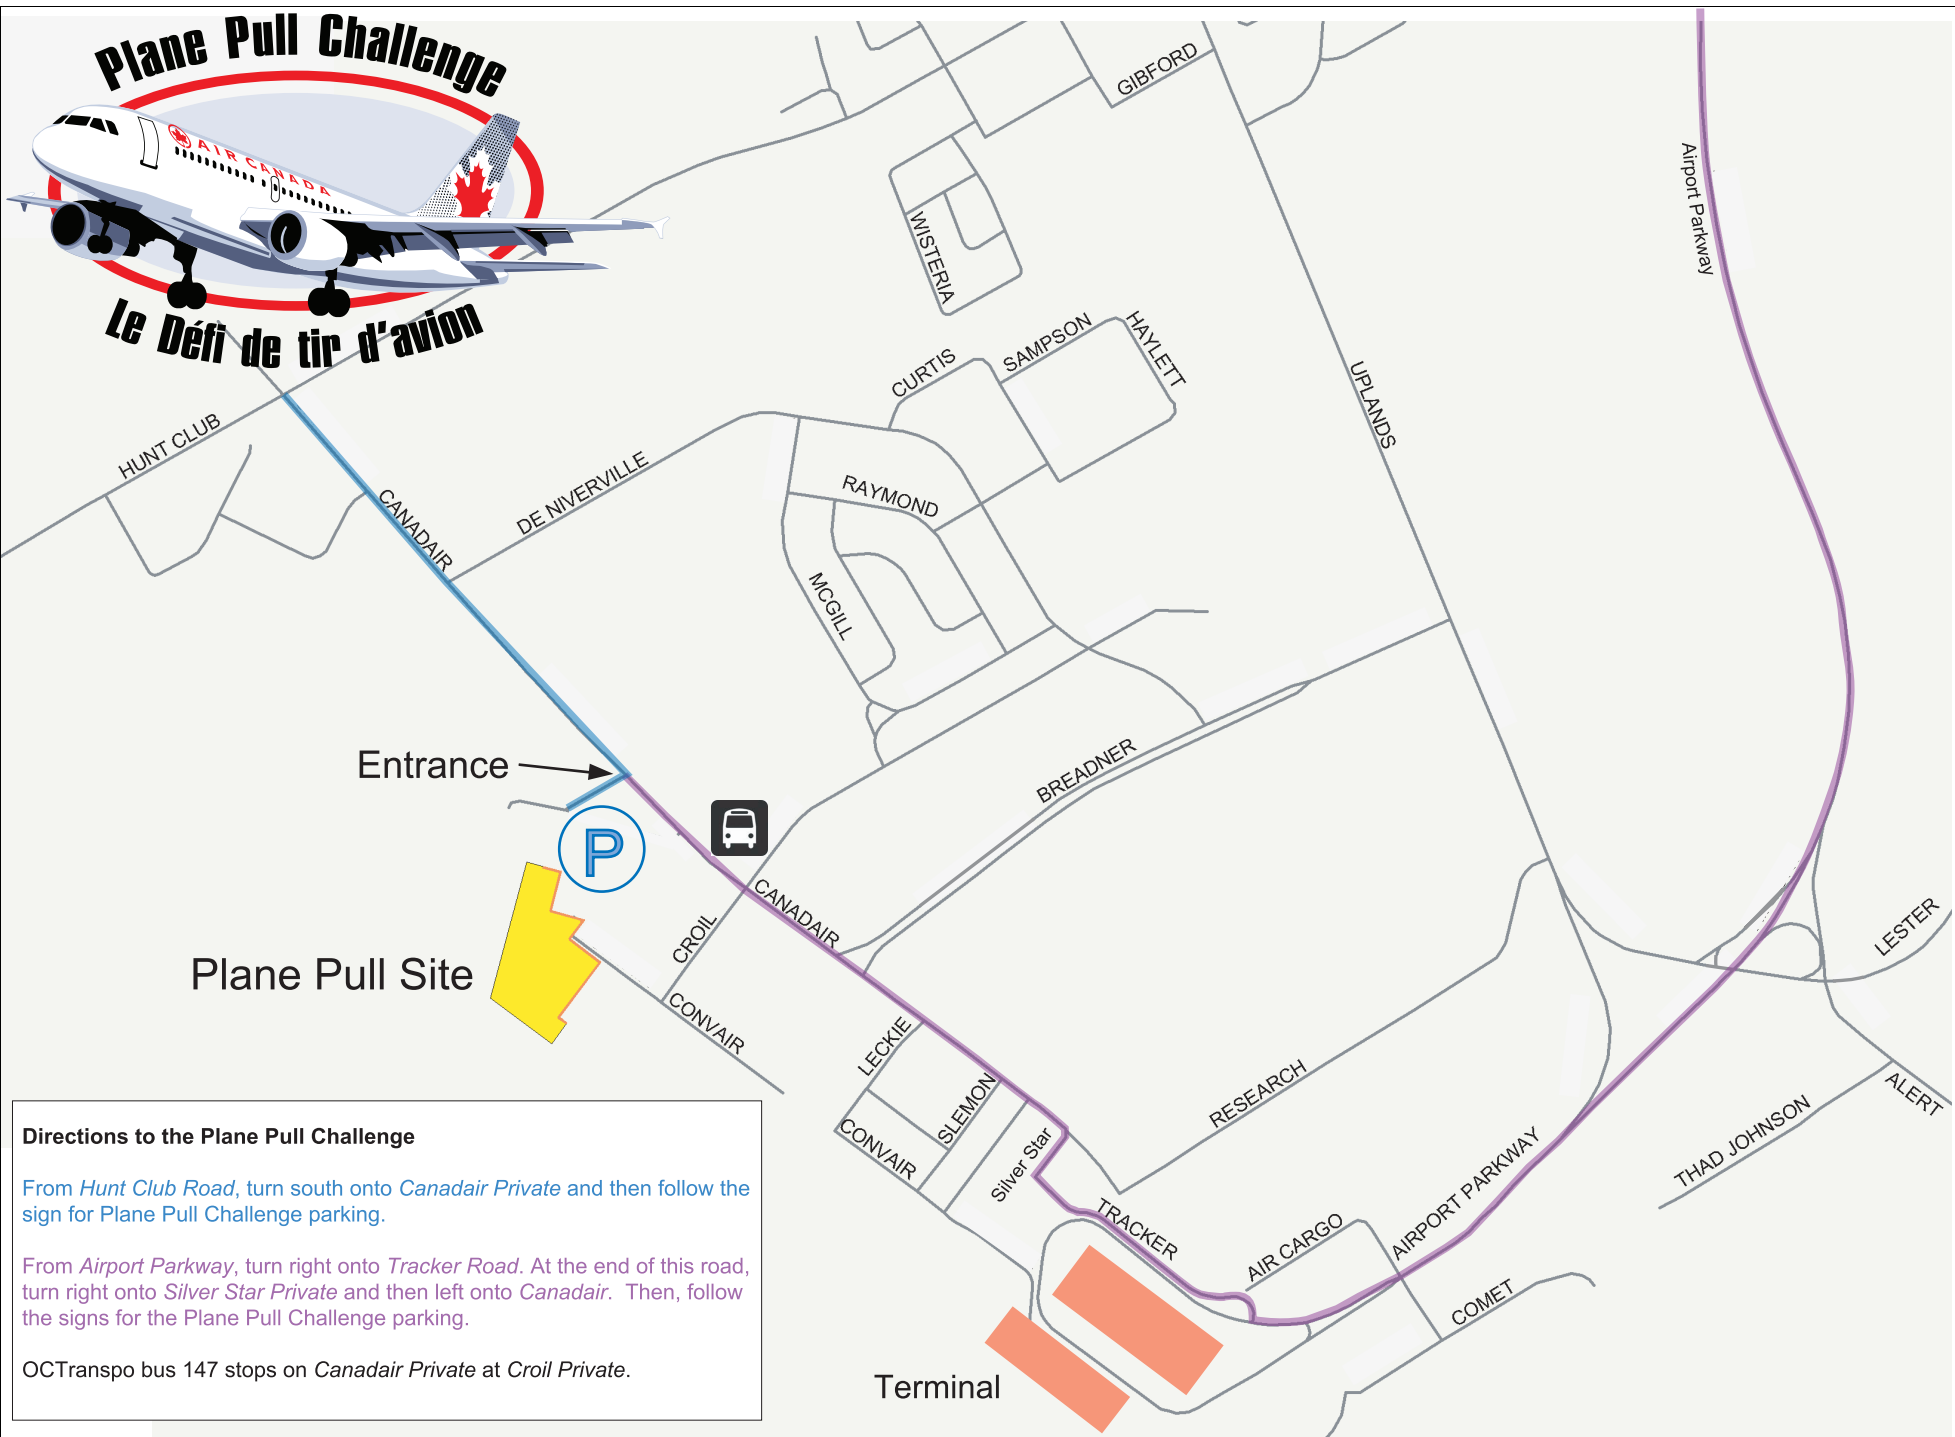

Plane Pull Challenge

Le Défi de tir d'avion

Entrance →

Plane Pull Site

Terminal

Directions to the Plane Pull Challenge

From Hunt Club Road, turn south onto Canadair Private and then follow the sign for Plane Pull Challenge parking.

From Airport Parkway, turn right onto Tracker Road. At the end of this road, turn right onto Silver Star Private and then left onto Canadair. Then, follow the signs for the Plane Pull Challenge parking.

OCTranspo bus 147 stops on Canadair Private at Croil Private.